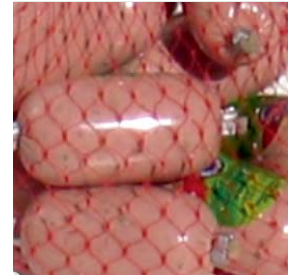

## Extruded netting for Meats and Cheeses

Type	Colour	Roll length	Diameter Ø
250.19.N35 small mesh	light green, orange, yellow, red, transparent	2 000 m	70 mm
250.23.N40 small mesh	red, white, yellow, transparent, green, blue	2 000 m	100 mm
250.29.N55 small mesh	light green, transparent	2 500 m	130 mm
250.42.N80 small mesh	red	2 000 m	160 mm
250.19.N30 open mesh	red, white, transparent, orange	2 000 m	70 mm
250.26.N30 open mesh	red, yellow	1 000 m	100 mm
250.29.N35 open mesh	green, yellow	2 000 m	130 mm
250.38.N50 open mesh	red, yellow, dark green, transparent	2 000 m	160 mm