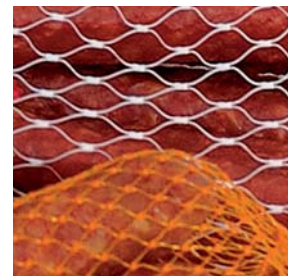

## Extruded netting for Meats and Cheeses

Type	Colour	Roll length	Diameter Ø
250.19.N35 small mesh	light green, orange, yellow, red, transparent	2 000 m	70 mm
250.23.N40 small mesh	red, white, yellow, transparent, green, blue	2 000 m	100 mm
250.29.N55 small mesh	light green, transparent	2 500 m	130 mm
250.42.N80 small mesh	red	2 000 m	160 mm
250.19.N30 open mesh	red, white, transparent, orange	2 000 m	70 mm
250.26.N30 open mesh	red, yellow	1 000 m	100 mm
250.29.N35 open mesh	green, yellow	2 000 m	130 mm
250.38.N50 open mesh	red, yellow, dark green, transparent	2 000 m	160 mm