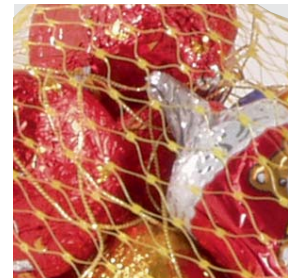

## Extruded netting for Candy

Type	Standard colour	Roll length	Diameter Ø
250.19.N35	light green, orange, red, yellow, transparent	2 000 m	70 – 80 mm
250.22.N35	yellow, orange, transparent	2 000 m	90 – 110 mm
250.24.N35	red, light green	2 000 m	100 – 120 mm
250.29.N35	light green, blue, yellow, red, transparent	2 000 m	100 – 130 mm